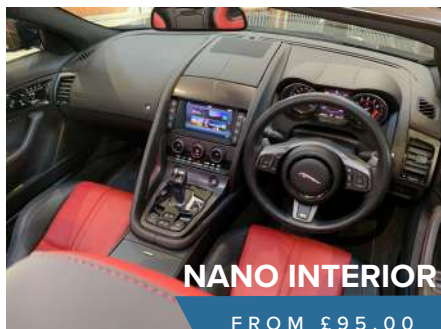

## NANO COATING

FROM £185.00

## NANO INTERIOR

FROM £95.00

01730 859198

[WWW.BLUEFUSIONCOATINGS.COM](http://WWW.BLUEFUSIONCOATINGS.COM)

X R 5 N A N O C A R E P A C K A G E S

B R O N Z E

1 Stage machine polish  
Finishing polish with XR5 Nano Pro Polish  
1 Layer of XR5 Nano Pro Light on the exterior. Additional layers of  
XR5 Nano Pro Light are £120 each  
Windscreen and front side windows coated with XR5 Nano Pro Rain